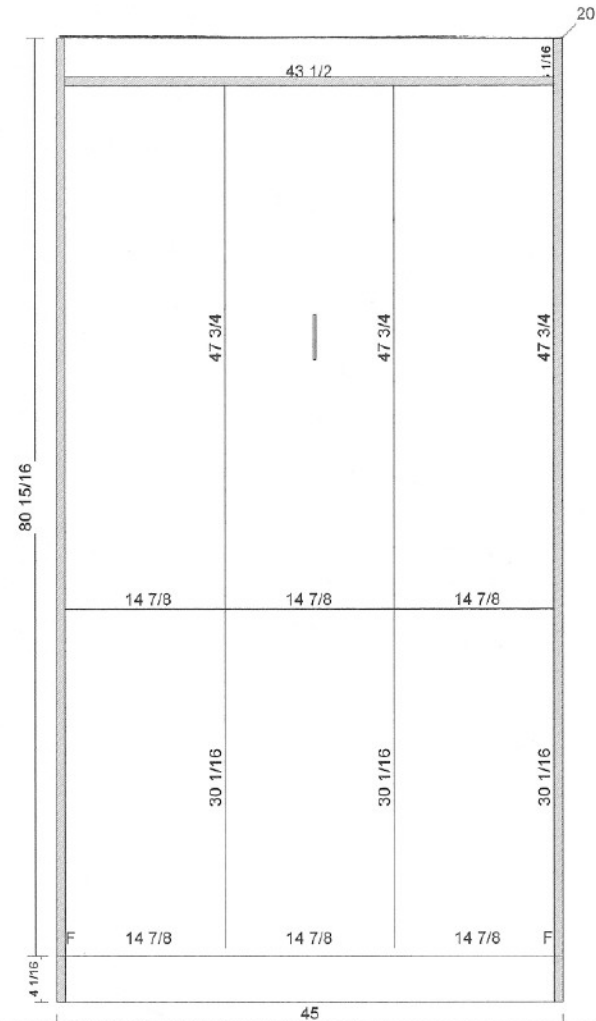

DOORS			
(3)	14 7/8	47 3/4	Mel Slab	White Mel
(3)	14 7/8	30 1/16	Mel Slab	White Mel

	PANEL STOCK			
(1)	3 1/16	43 1/2	Valance	Mel White
(1)	20	43 1/2	Head Board	Mel White
(1)	3 1/16	43 1/2	Head Board Valance	Mel White
(1)	20	85	Finished Left End	Mel White
(1)	20	85	Finished Right End	Mel White
(1)	4 1/16	43 1/2	Front Toe	Mel White
(1)	20	43 1/2	Top	Mel White

	HARDWARE			
(8)	1	2 1/2	Std Hinge	Salice 165
(1)	1/4	4	Door Pull	None Selected

CABINET # 1 - T6MB TWIN MURPHYBED

45 x 85 x 20 (1)

CABINET # 1 - T6MB TWIN MURPHYBED

L.Reveal = 1/16	R.Reveal = 1/16	T.Reveal = 0	B.Reveal = 1/2
Left End = Finished	Right End = Finished	H.Reveal = 1/8	V.Reveal = 1/8
Toe Height = 4 1/16	Toe Recess = 0	Back = Unfinished	

Architectural Cabinetry

www.panelbed.com

This is not exact information, some items may vary

Room # 1 (Room 1) - Wall # 1

Date : 08-22-2003