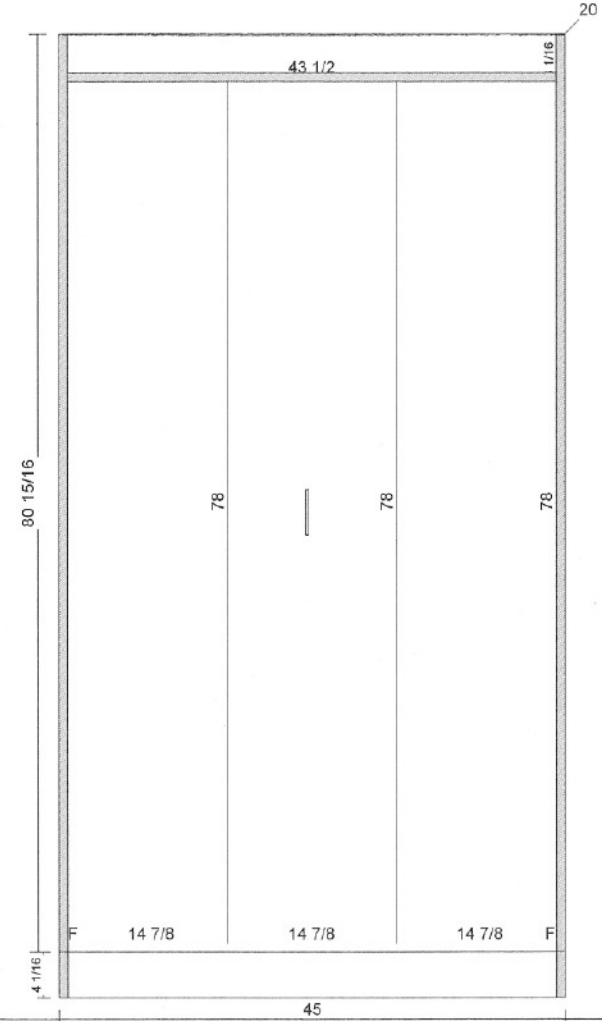

(3)	DOORS	14 7/8	78	Mel Slab	White Mel
PANEL STOCK					
(1)		3 1/16	43 1/2	Valance	Mel White
(1)		20	43 1/2	Head Board	Mel White
(1)		3 1/16	43 1/2	Head Board Valance	Mel White
(1)		20	85	Finished Left End	Mel White
(1)		20	85	Finished Right End	Mel White
(1)		4 1/16	43 1/2	Front Toe	Mel White
(1)		20	43 1/2	Top	Mel White
HARDWARE					
(8)		1	2 1/2	Std Hinge	Salice 165
(1)		1/4	4	Door Pull	None Selected

CABINET # 1 - T3MB TWIN MURPHYBED
45 x 85 x 20 (1)

CABINET # 1 - T3MB TWIN MURPHYBED

L.Reveal = 1/16	R.Reveal = 1/16	T.Reveal = 0	B.Reveal = 1/2
Left End = Finished	Right End = Finished	H.Reveal = 1/8	V.Reveal = 1/8
Toe Height = 4 1/16	Toe Recess = 0	Back = Unfinished	

Architectural Cabinetry
www.panelbed.com

This is not exact information, some items may vary

Room # 1 (Room 1) - Wall # 1

Date : 08-22-2003

	DOORS			
(3)	14 7/8	47 3/4	Mel Slab	White Mel
(3)	14 7/8	30 1/16	Mel Slab	White Mel

	PANEL STOCK			
(1)	3 1/16	43 1/2	Valance	Mel White
(1)	20	43 1/2	Head Board	Mel White
(1)	3 1/16	43 1/2	Head Board Valance	Mel White
(1)	20	85	Finished Left End	Mel White
(1)	20	85	Finished Right End	Mel White
(1)	4 1/16	43 1/2	Front Toe	Mel White
(1)	20	43 1/2	Top	Mel White